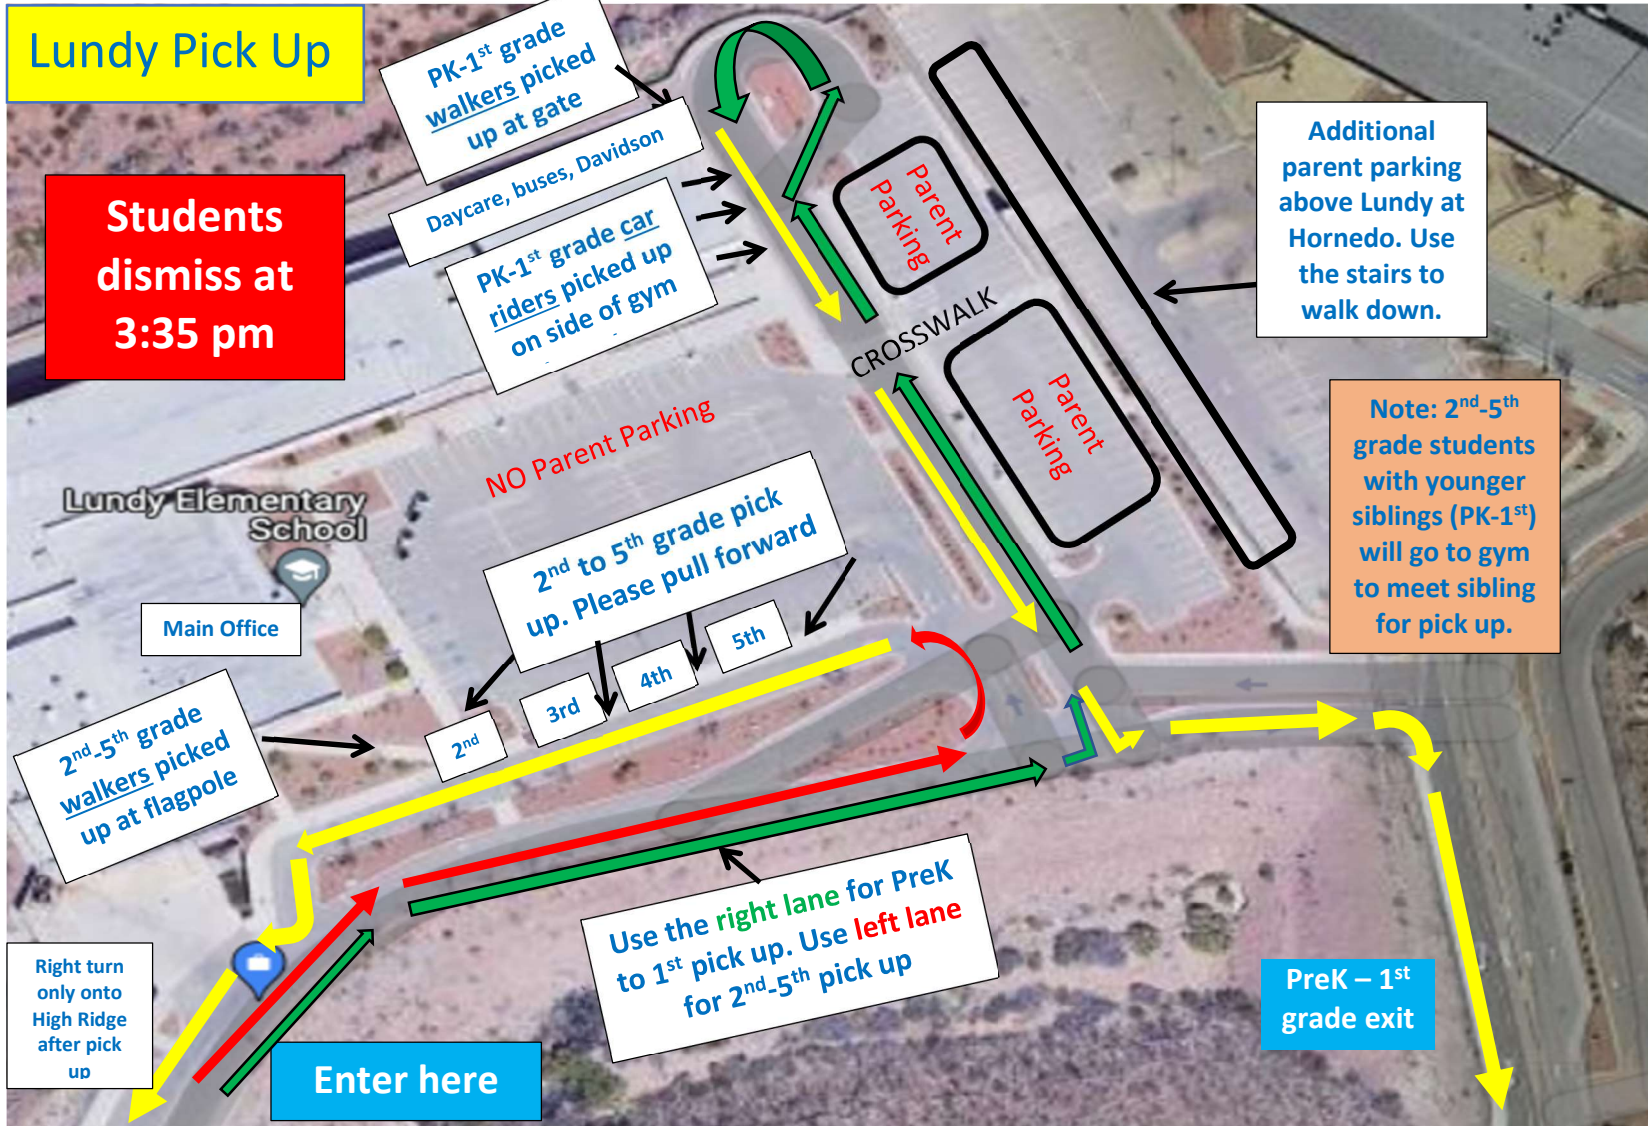

Lundy Elementary Morning Drop-Off

The cafeteria opens at 7:30 am for breakfast. Otherwise, please arrive beginning at 7:45 am. We ask all students to arrive by 8:10 am.

Additional parent parking above Lundy at Hornedo. Use the stairs to walk down.

If you are dropping off a student, use the **left** lane. The **right** lane is for direct traffic to the parent or teacher parking lot.

Right turn only onto High Ridge after drop off

The **RED/GREEN** arrows indicate route for drop off. The **YELLOW** arrows indicate the flow of traffic for exit. This will help move traffic quickly in and out of Lundy.

The RED/GREEN arrows indicate route for pick up. The YELLOW arrows indicate the flow of traffic for exit.