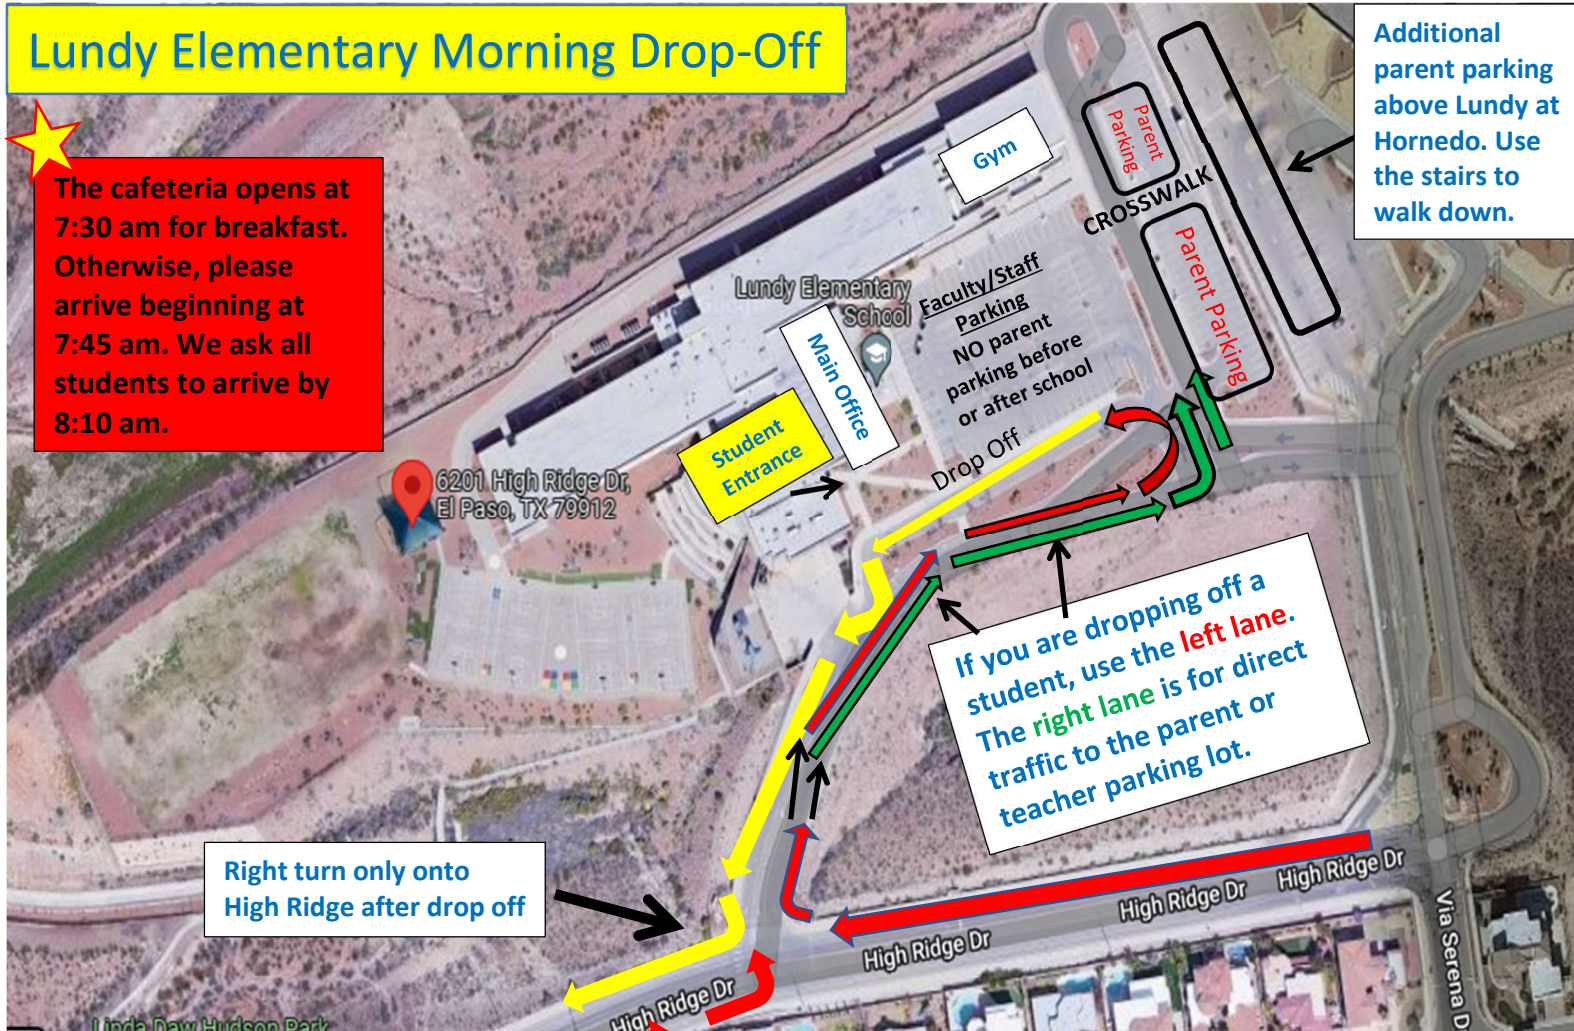

Lundy Elementary Morning Drop-Off

The cafeteria opens at 7:30 am for breakfast. Otherwise, please arrive beginning at 7:45 am. We ask all students to arrive by 8:10 am.

Additional parent parking above Lundy at Hornedo. Use the stairs to walk down.

If you are dropping off a student, use the **left** lane. The **right** lane is for direct traffic to the parent or teacher parking lot.

Right turn only onto High Ridge after drop off

The **RED/GREEN** arrows indicate route for drop off. The **YELLOW** arrows indicate the flow of traffic for exit. This will help move traffic quickly in and out of Lundy.

The RED/GREEN arrows indicate route for pick up. The YELLOW arrows indicate the flow of traffic for exit.